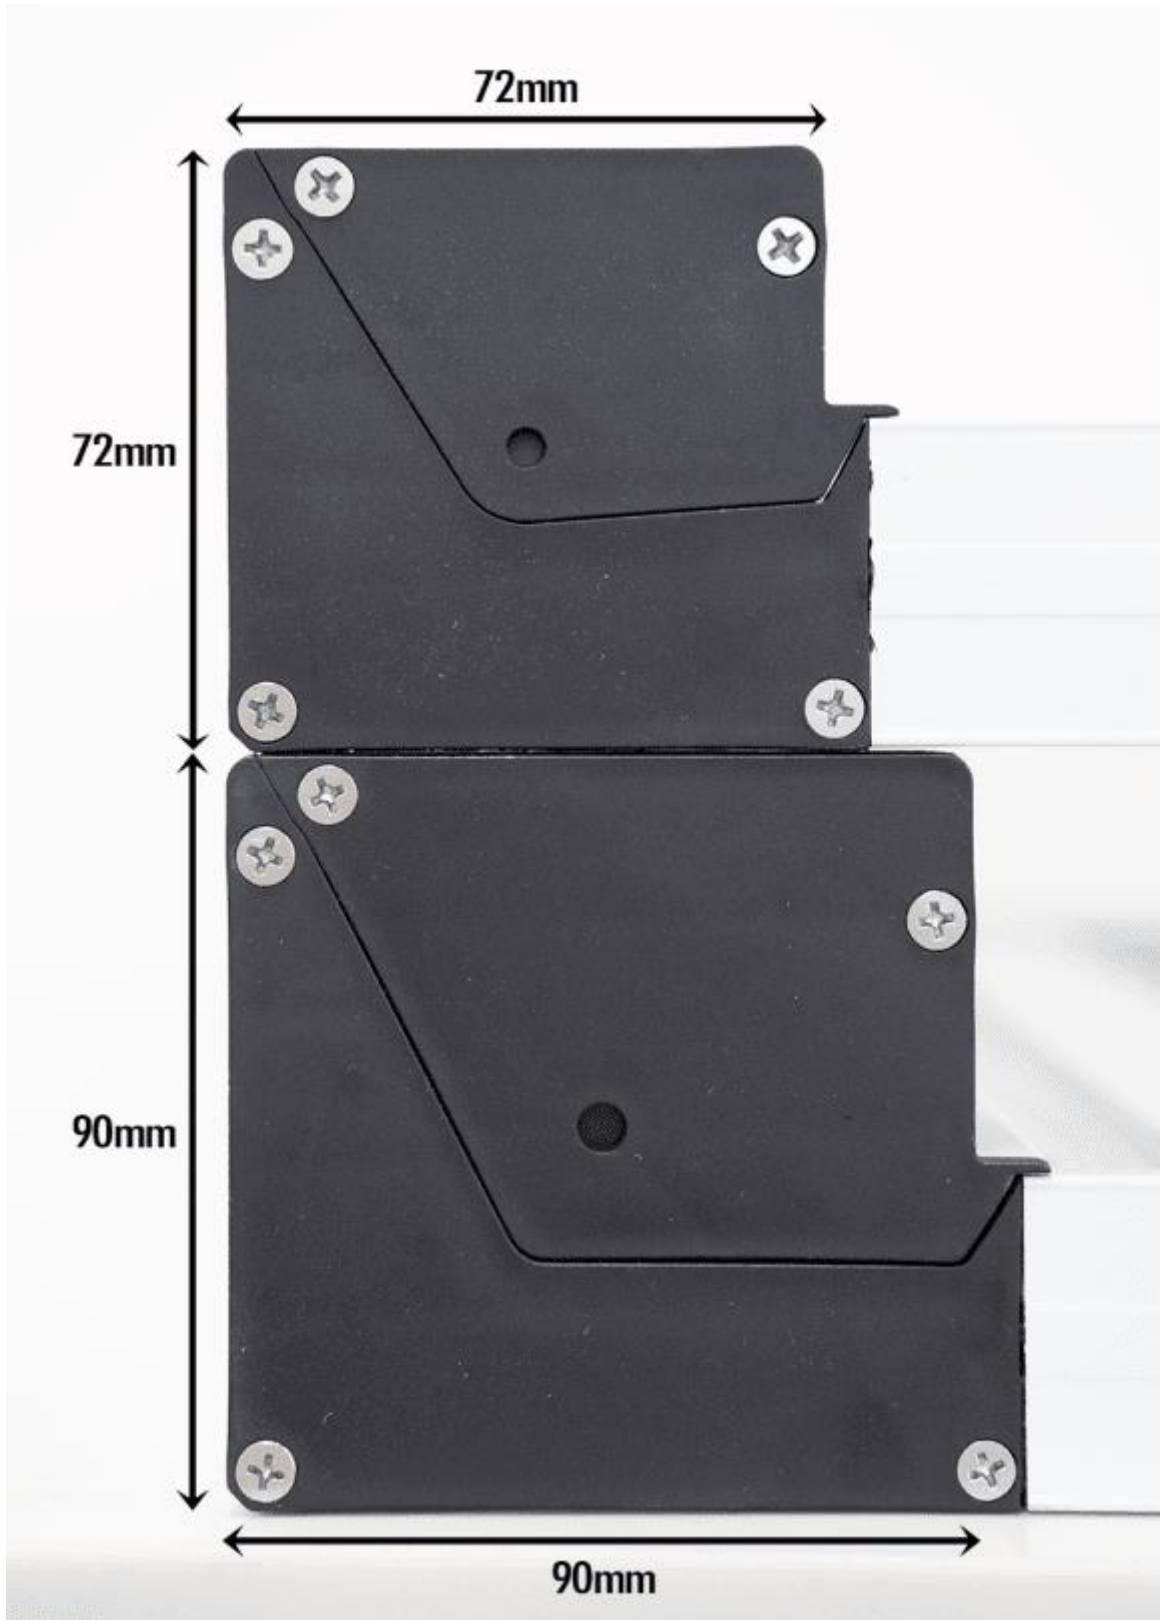

Roller Retractable Screens

Roller Screen Double

Roller Screen Double

Pleated Screen Double

[How to Measure, Assemble & Install CLICK HERE](#)

EZ Roller Retractable Screens

Smooth. Strong. Discreet. Everyday Protection.

The **RollerPlus retractable flat mesh system** represents the next generation of roller screens. Engineered for strength and convenience, it features a **smooth stop-anywhere function**, allowing you to position the screen exactly where you want it. Whether you need the screen fully closed or partially open for airflow, RollerPlus gives you effortless control.

The mesh is also designed to be **removable and reinstallable**, allowing for simple cleaning, maintenance, or replacement if required.

Safe and Low-Profile Design

A key design feature of the RollerPlus system is its **slim 10mm bottom track**. This ultra-low profile track provides a safer entry point compared to traditional screen tracks, reducing trip hazards while maintaining smooth and stable screen operation.

The slim design also allows the system to remain **discreet and visually minimal**, blending seamlessly with modern door and window frames.

Flexible Installation Options

EZ Roller Retractable Screens are designed to adapt to different architectural requirements. The slim profile system can be **installed internally or externally**, depending on the specific application and aesthetic preference.