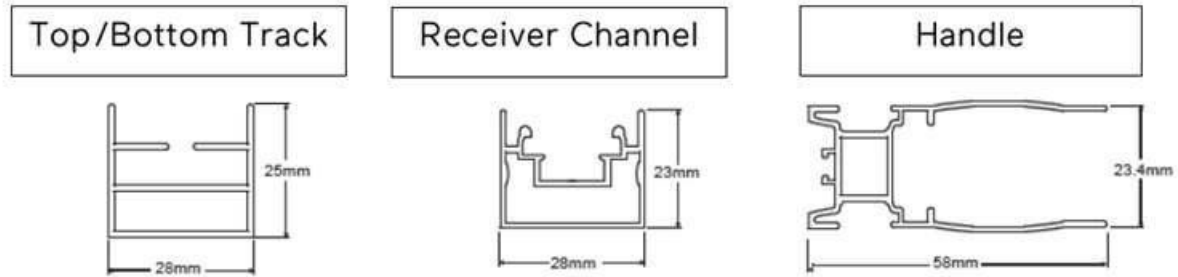

Roller Retractable Screens

Roller Screen Double

Roller Screen Double

Pleated Screen Double

[How to Measure, Assemble & Install CLICK HERE](#)

EZ Roller Retractable Screens

Smooth. Strong. Discreet. Everyday Protection.

The mesh is also designed to be **removable and reinstallable**, allowing for simple cleaning, maintenance, or replacement if required.

Safe and Low-Profile Design

A key design feature of the RollerPlus system is its **slim 10mm bottom track**. This ultra-low profile track provides a safer entry point compared to traditional screen tracks, reducing trip hazards while maintaining smooth and stable screen operation.